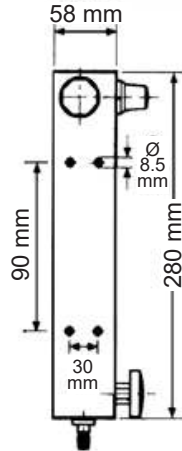

Sirkülasyon Regülatörü

Sipariş No	Tüp Sayısı	Çıkış Devre	Boyut A
REG-04	4 'lü	Rakor / Uç	240
REG-06	6 'lı	R:1/4"	360
REG-08	8 'li		480
REG-10	10 'lu	10 mm	600
REG-12	12 'li	Hortum	720